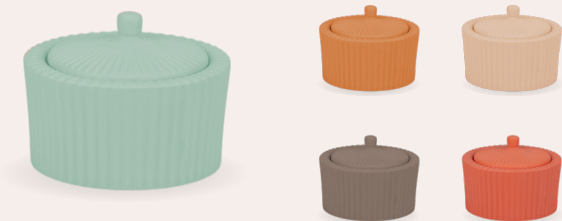

Coffee / tea cup

Kaffee- / Teetasse
Tasse à café / thé
Taza a café / té
Tazza da caffè / tè

6 cm – 24 cl
2.44" – 8 oz
📦 12

- FPSPCU23PT
- FPSPCU23SS
- FPSPCU23OV
- FPSPCU23MH
- FPSPCU23SC

Sugar bowl & lid

Zuckerdose & Deckel
Sucrier & couvercle
Azucarero & tapa
Zuccheriera & coperchio

7 cm – 28 cl
2.83" – 9.5 oz
📦 6

- FPSPSU22PT
- FPSPSU22SS
- FPSPSU22OV
- FPSPSU22MH
- FPSPSU22SC

Saucers for coffee / tea cups