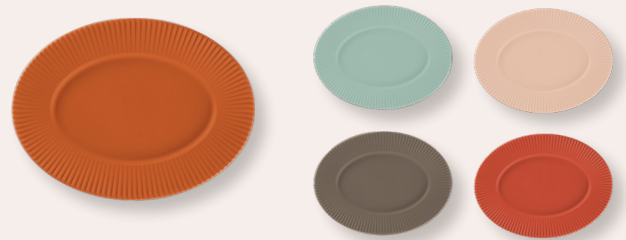

Coffee Cup Without Handle

Tasse ohne Henkel
Tasse sans anse
Taza sin asa
Tazza senza manici

10 cl – 3.38 oz
📦 12

- FPFSCU10MSS
- FPFSCU10MPT
- FPFSCU10MMH
- FPFSCU10MOV
- FPFSCU10MSC

Gourmet deep plate

Gourmet teller tief
Assiette creuse gourmet
Plato hondo gourmet
Piatto fondo gourmet

29 cm – 11.4"
161 cl – 54.4 oz
📦 6

- FPSPGD29SS
- FPSPGD29PT
- FPSPGD29OV
- FPSPGD29MH
- FPSPGD29SC

Oval platter

Platten oval
Plat oval
Fuente ovale
Piatto ovale

33.5 cm x 25 cm
13.2" x 9.8"
📦 12

- FPSPOP34SS
- FPSPOP34PT
- FPSPOP34OV
- FPSPOP34MH
- FPSPOP34SC